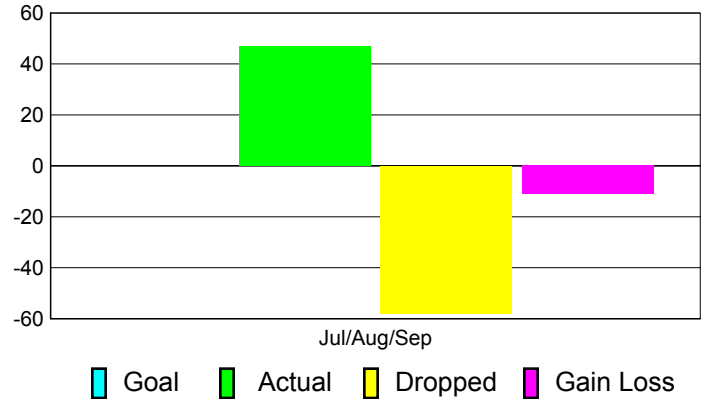

Membership Results 2011-2012

Goal, New, Dropped, Gain/Loss